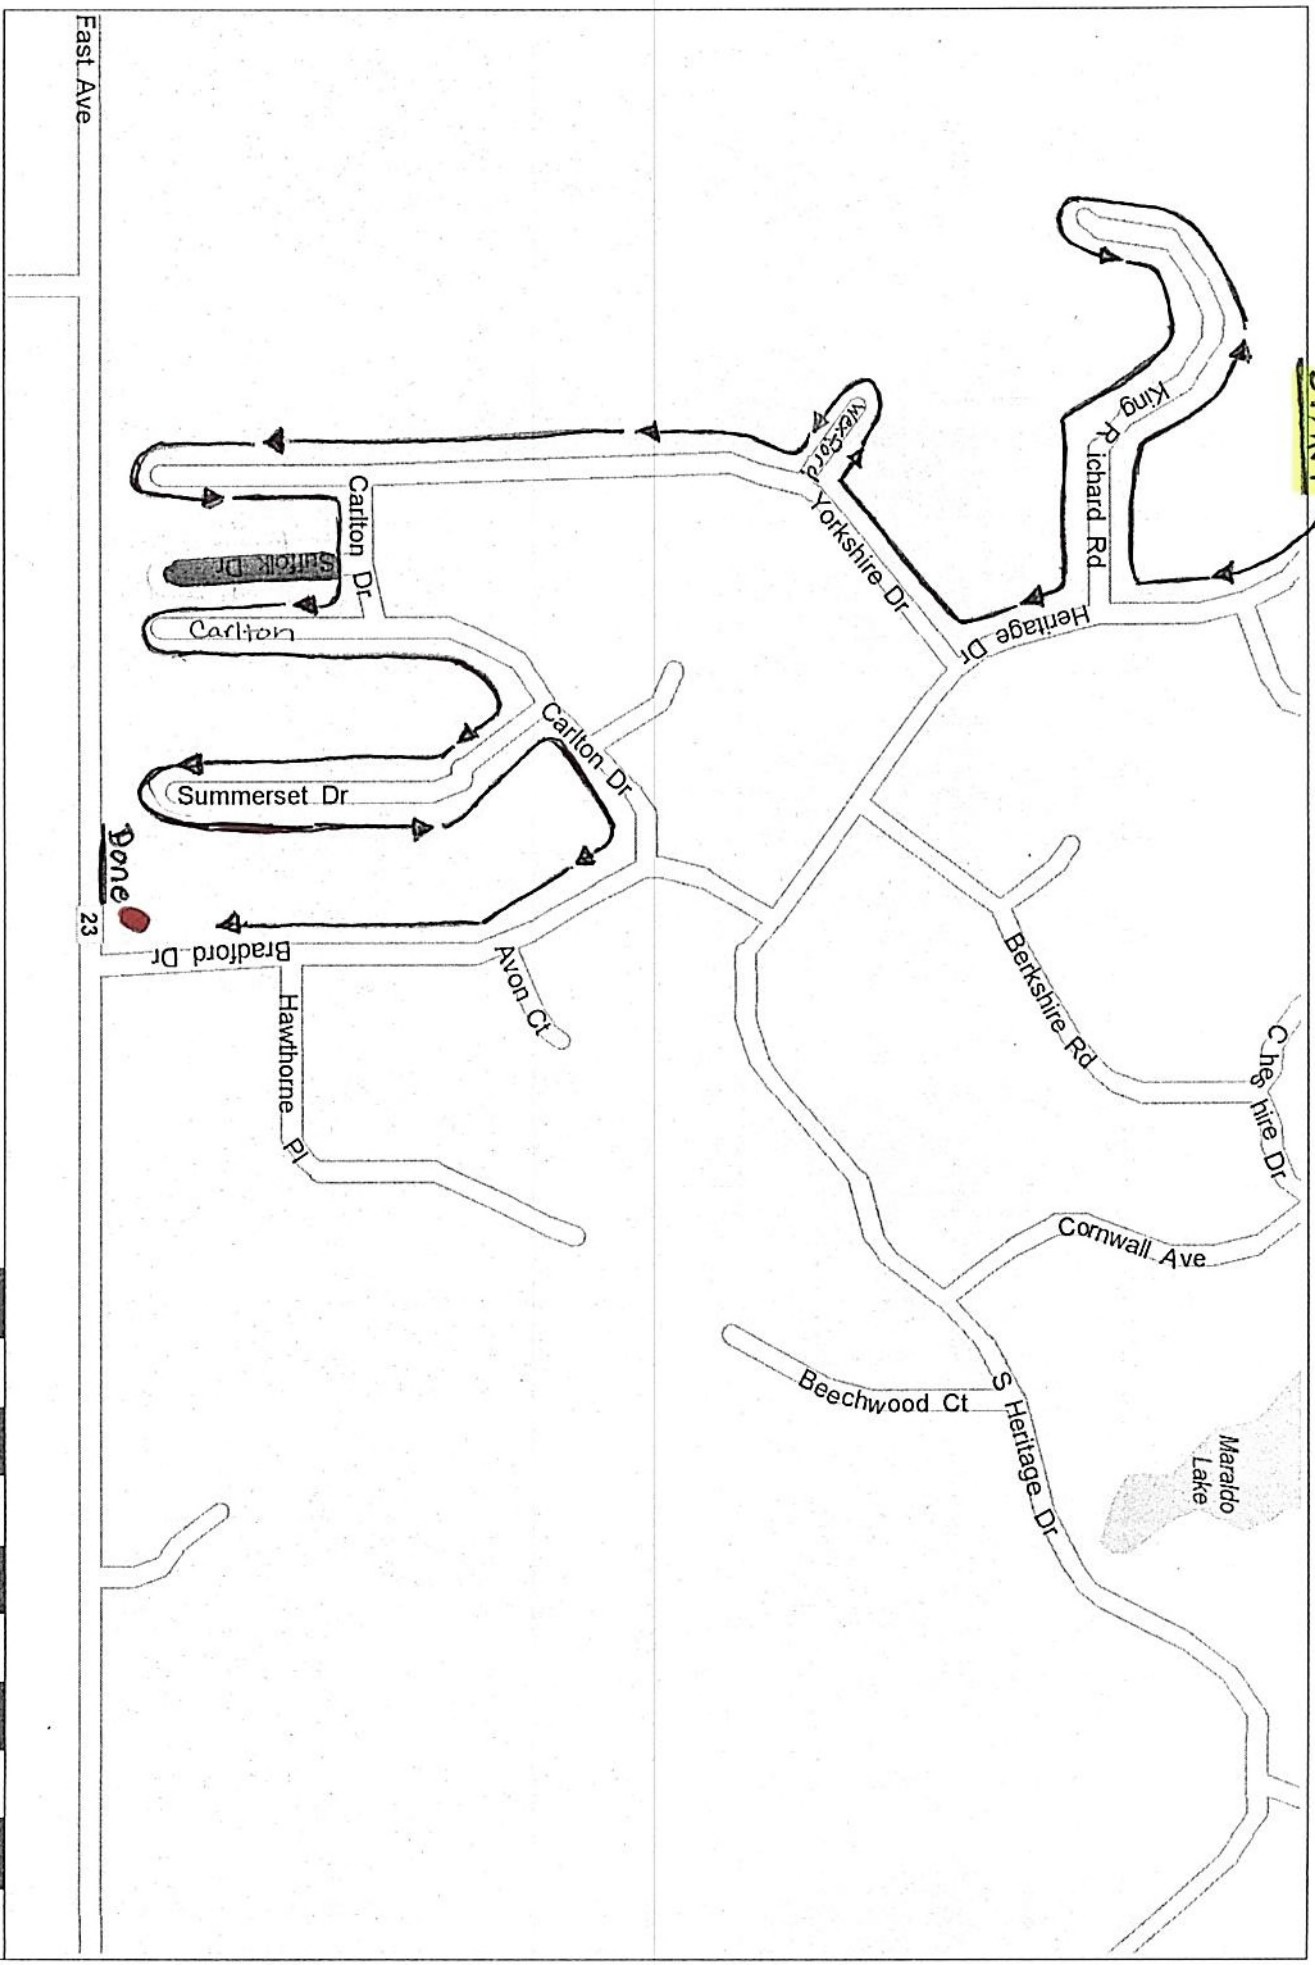

Heritage Lake

Illinois, United States, North America

①

Copyright © and (P) 1988-2010 Microsoft Corporation and/or its suppliers. All rights reserved. <http://www.microsoft.com/mappoint/>
Certain mapping and direction data © 2010 NAVTEQ. All rights reserved. The Data for areas of Canada includes information taken with permission from Canadian authorities, including: © Her Majesty the Queen in Right of Canada. © Queen's Printer for Ontario. NAVTEQ and NAVTEQ ON BOARD are trademarks of NAVTEQ. © 2010 Tele Atlas North America, Inc. All rights reserved. Tele Atlas and Tele Atlas North America are trademarks of Tele Atlas, Inc. © 2010 by Applied Geographic Systems. All rights reserved.

Copyright © and (P) 1988-2010 Microsoft Corporation and/or its suppliers. All rights reserved. <http://www.microsoft.com/maps/>
Certain mapping and direction data © 2010 NAVTEQ. All rights reserved. The Data for areas of Canada includes information taken with permission from Canadian authorities, including © Her Majesty the Queen in Right of Canada. © Queen's Printer for Ontario. NAVTEQ and NAVTEQ ON BOARD are trademarks of NAVTEQ. © 2010 Tele Atlas North America, Inc. All rights reserved. Tele Atlas and Tele Atlas North America are trademarks of Tele Atlas, Inc. © 2010 by Applied Geographic Systems. All rights reserved.

Illinois, United States, North America

START

Copyright © and (P) 1999-2010 Microsoft Corporation and/or its suppliers. All rights reserved. <http://www.microsoft.com/mappoint/>
 Certain mapping and direction data © 2010 NAVTEQ. All rights reserved. The Data for areas of Canada includes information taken with permission from Canadian authorities, including: © Her Majesty the Queen in Right of Canada. © Queen's Printer for Ontario. NAVTEQ and NAVTEQ ON BOARD are trademarks of NAVTEQ. © 2010 Tele Atlas North America, Inc. All rights reserved. Tele Atlas and Tele Atlas are trademarks of Tele Atlas, Inc. © 2010 by Applied Geographic Systems. All rights reserved.