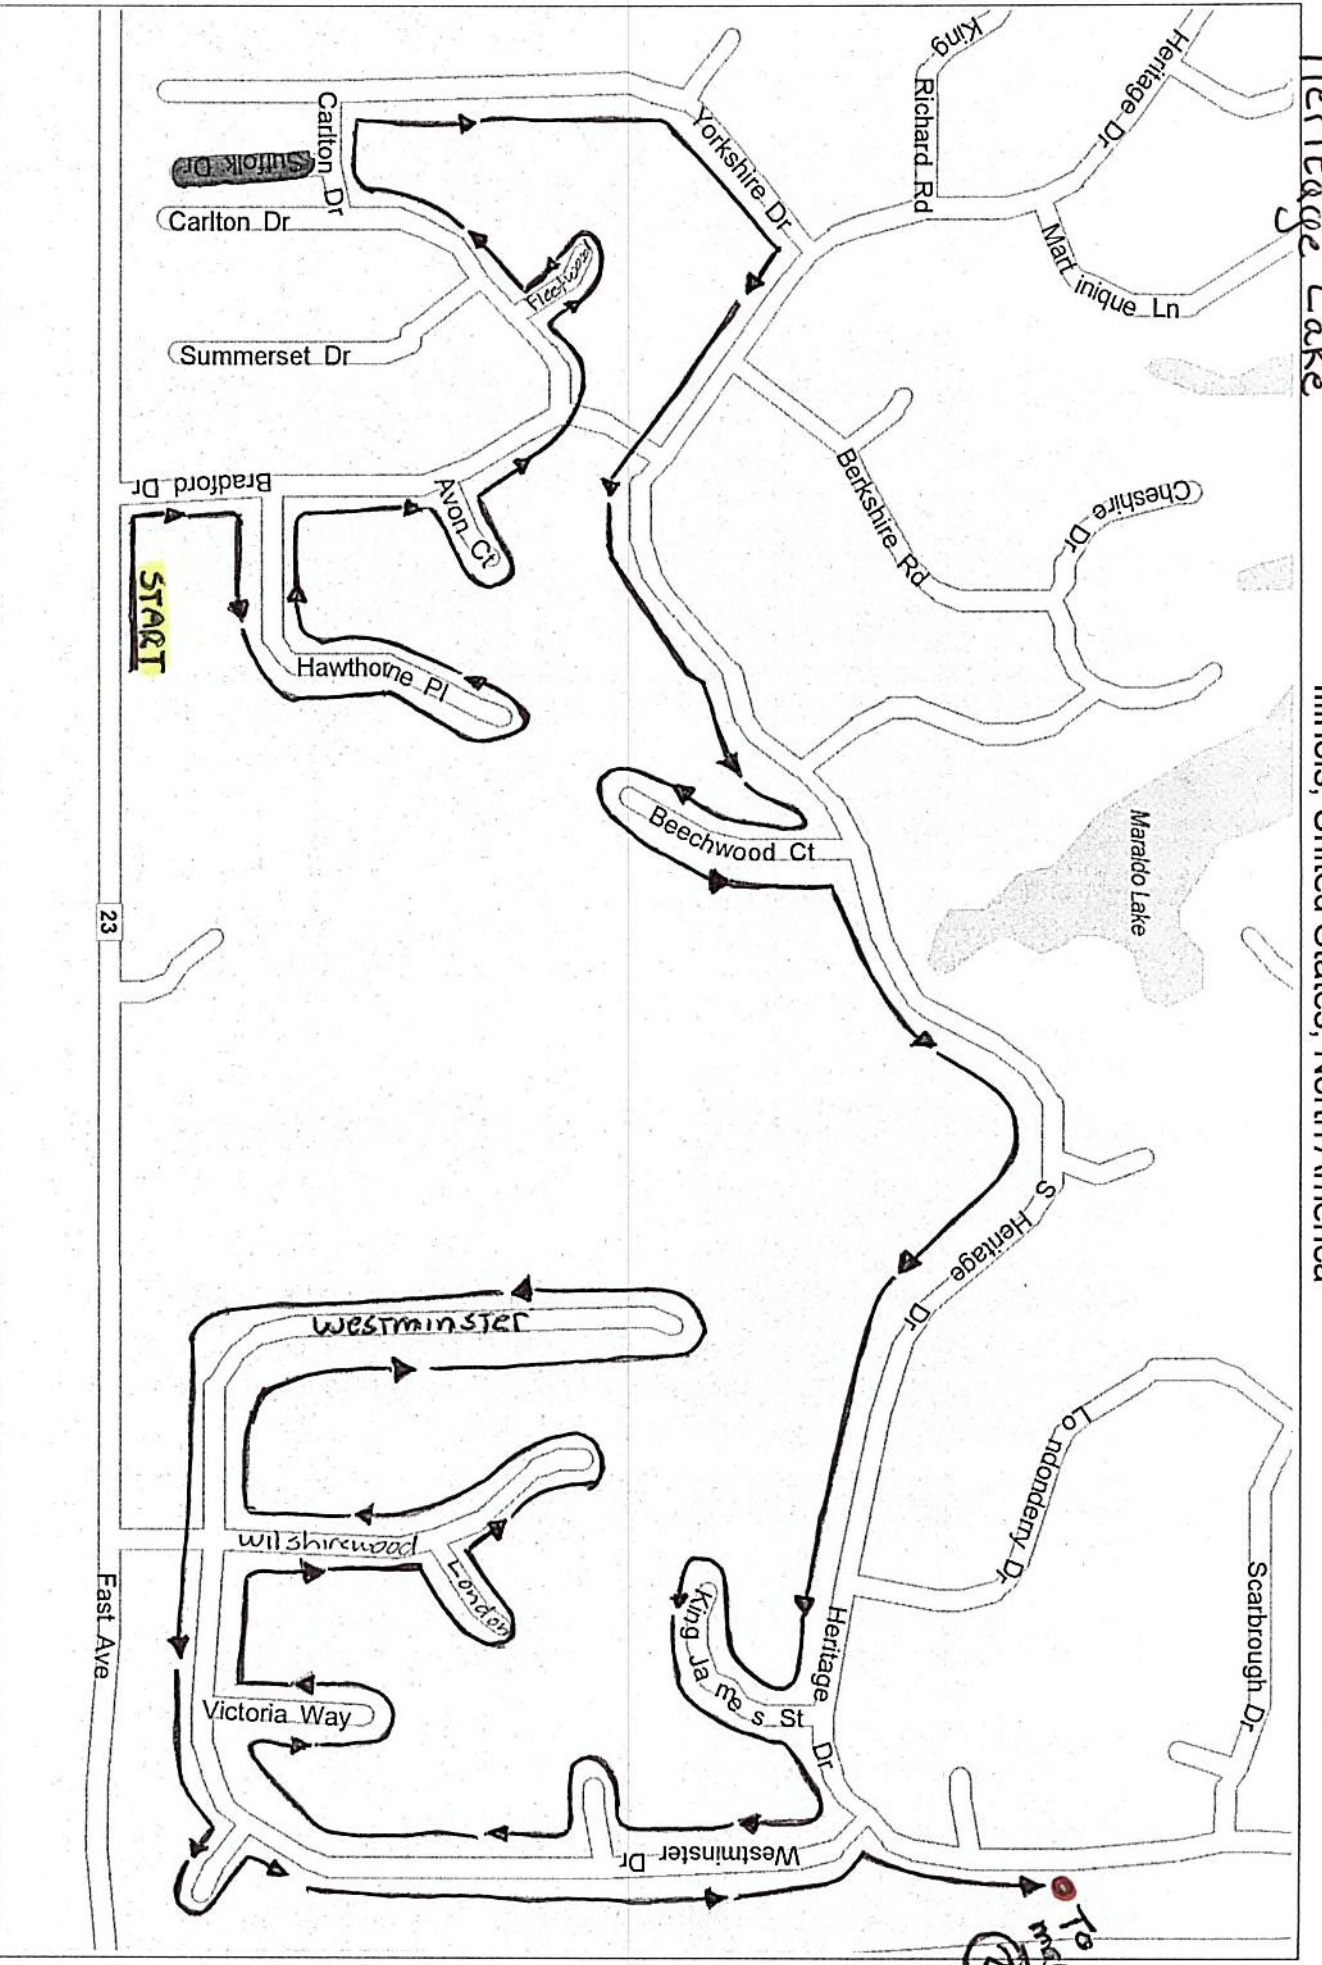

Heritage Lake

Illinois, United States, North America

①

Copyright © and (P) 1988-2010 Microsoft Corporation and/or its suppliers. All rights reserved. <http://www.microsoft.com/mappoint/>
Certain mapping and direction data © 2010 NAVTEQ. All rights reserved. The Data for areas of Canada includes information taken with permission from Canadian authorities, including: © Her Majesty the Queen in Right of Canada. © Queen's Printer for Ontario. NAVTEQ and NAVTEQ ON BOARD are trademarks of NAVTEQ. © 2010 Tele Atlas North America, Inc. All rights reserved. Tele Atlas and Tele Atlas North America are trademarks of Tele Atlas, Inc. © 2010 by Applied Geographic Systems. All rights reserved.

Copyright © and (P) 1988-2010 Microsoft Corporation and/or its suppliers. All rights reserved. <http://www.microsoft.com/maps/>
Certain mapping and direction data © 2010 NAVTEQ. All rights reserved. The Data for areas of Canada includes information taken with permission from Canadian authorities, including © Her Majesty the Queen in Right of Canada. © Queen's Printer for Ontario. NAVTEQ and NAVTEQ ON BOARD are trademarks of NAVTEQ. © 2010 Tele Atlas North America, Inc. All rights reserved. Tele Atlas and Tele Atlas North America are trademarks of Tele Atlas, Inc. © 2010 by Applied Geographic Systems. All rights reserved.

Illinois, United States, North America

START

Copyright © and (P) 1999-2010 Microsoft Corporation and/or its suppliers. All rights reserved. <http://www.microsoft.com/mappoint/>
 Certain mapping and direction data © 2010 NAVTEQ. All rights reserved. The Data for areas of Canada includes information taken with permission from Canadian authorities, including: © Her Majesty the Queen in Right of Canada. © Queen's Printer for Ontario. NAVTEQ and NAVTEQ ON BOARD are trademarks of NAVTEQ. © 2010 Tele Atlas North America, Inc. All rights reserved. Tele Atlas and Tele Atlas are trademarks of Tele Atlas, Inc. © 2010 by Applied Geographic Systems. All rights reserved.