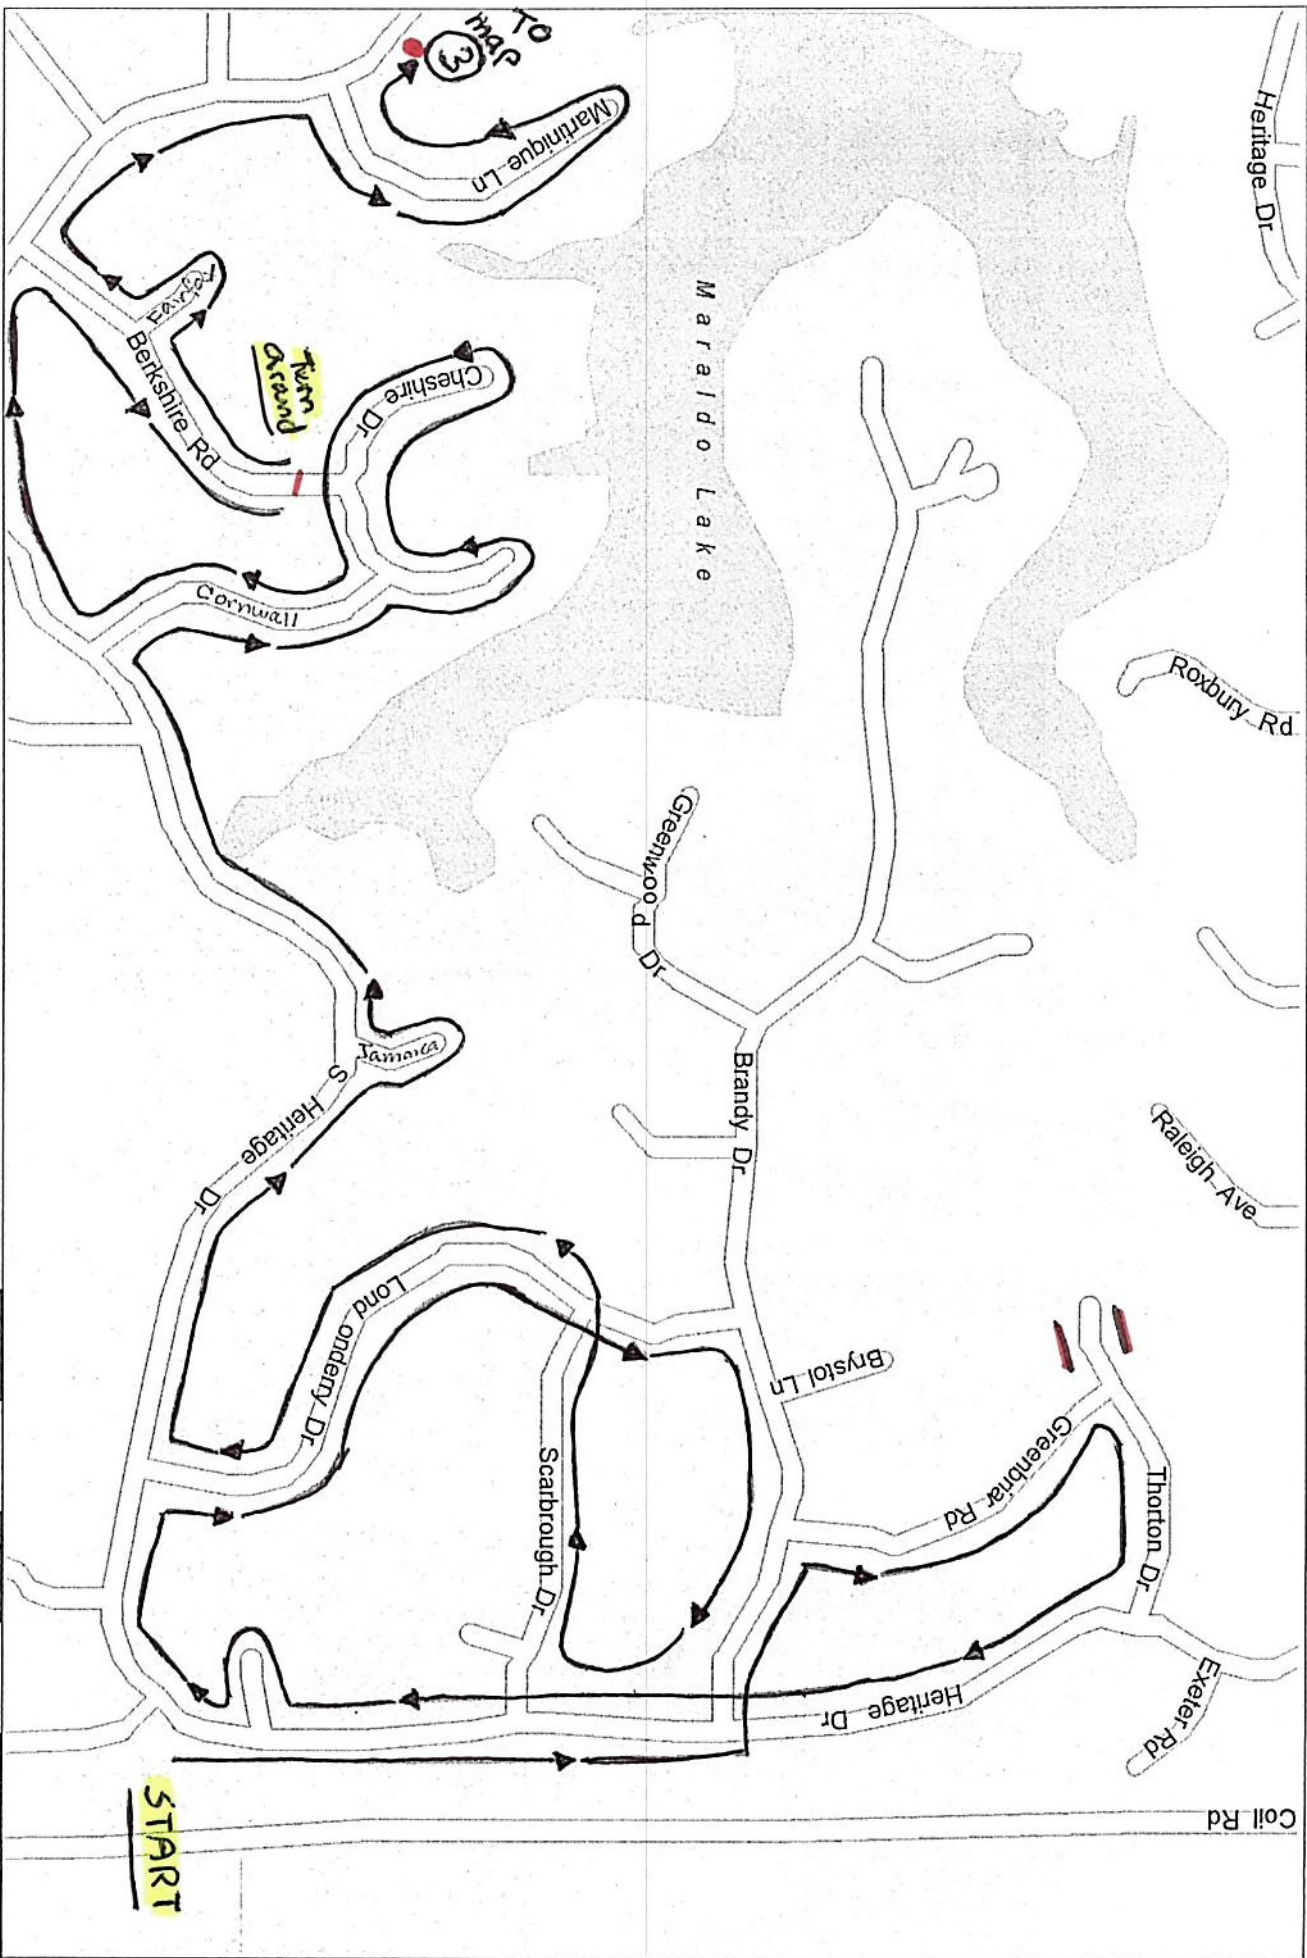

Heritage Lake

Illinois, United States, North America

①

Copyright © and (P) 1988-2010 Microsoft Corporation and/or its suppliers. All rights reserved. <http://www.microsoft.com/mappoint/>
Certain mapping and direction data © 2010 NAVTEQ. All rights reserved. The Data for areas of Canada includes information taken with permission from Canadian authorities, including: © Her Majesty the Queen in Right of Canada. © Queen's Printer for Ontario. NAVTEQ and NAVTEQ ON BOARD are trademarks of NAVTEQ. © 2010 Tele Atlas North America, Inc. All rights reserved. Tele Atlas and Tele Atlas North America are trademarks of Tele Atlas, Inc. © 2010 by Applied Geographic Systems. All rights reserved.

Copyright © and (P) 1988-2010 Microsoft Corporation and/or its suppliers. All rights reserved. <http://www.microsoft.com/maps/>
Certain mapping and direction data © 2010 NAVTEQ. All rights reserved. The Data for areas of Canada includes information taken with permission from Canadian authorities, including © Her Majesty the Queen in Right of Canada. © Queen's Printer for Ontario. NAVTEQ and NAVTEQ ON BOARD are trademarks of NAVTEQ. © 2010 Tele Atlas North America, Inc. All rights reserved. Tele Atlas and Tele Atlas North America are trademarks of Tele Atlas, Inc. © 2010 by Applied Geographic Systems. All rights reserved.

Illinois, United States, North America

START

Copyright © and (P) 1999-2010 Microsoft Corporation and/or its suppliers. All rights reserved. <http://www.microsoft.com/mappoint/>
 Certain mapping and direction data © 2010 NAVTEQ. All rights reserved. The Data for areas of Canada includes information taken with permission from Canadian authorities, including: © Her Majesty the Queen in Right of Canada. © Queen's Printer for Ontario. NAVTEQ and NAVTEQ ON BOARD are trademarks of NAVTEQ. © 2010 Tele Atlas North America, Inc. All rights reserved. Tele Atlas and Tele Atlas are trademarks of Tele Atlas, Inc. © 2010 by Applied Geographic Systems. All rights reserved.