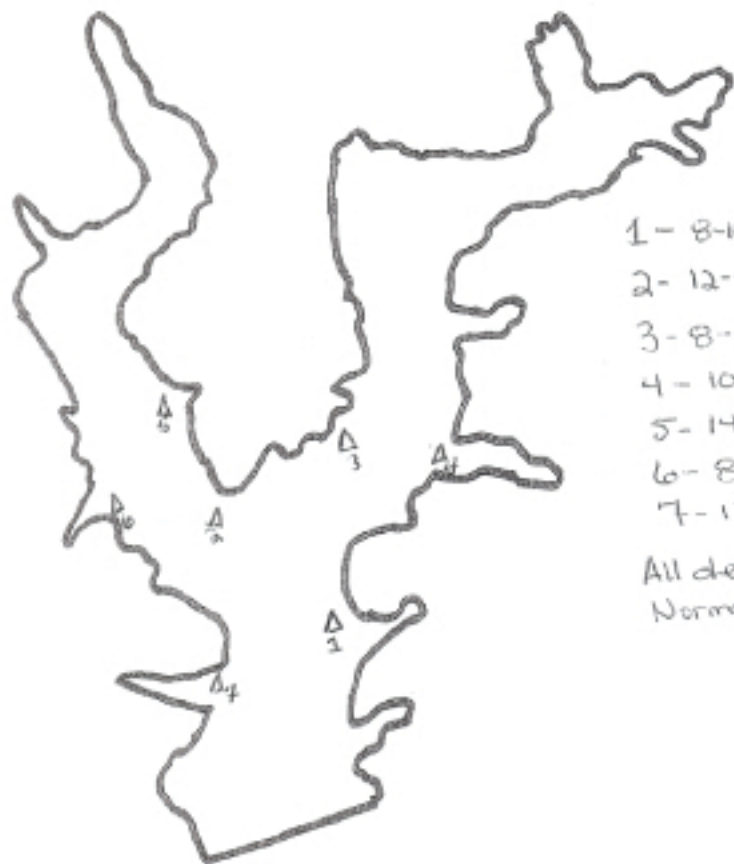

# Fish Attracters + Locations

- 1 - 8-14 ft
- 2 - 12-14 ft
- 3 - 8-14 ft
- 4 - 10-15 ft
- 5 - 14-18 ft
- 6 - 8-12 ft
- 7 - 12-16 ft

All depths are at  
Normal Pool.